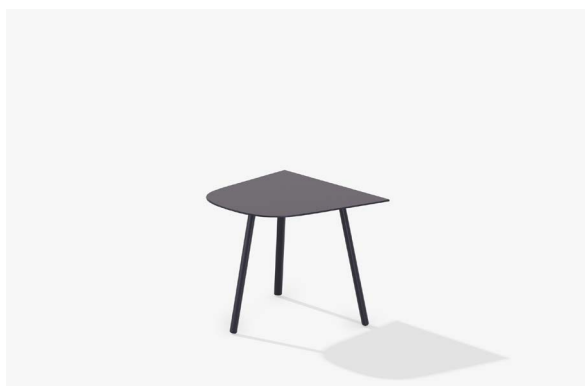

Descrizione / Description

Misure / Quotes

Caratteristiche / Characteristics

Tavolino in alluminio verniciato / Small table in painted aluminium

Design / Design	Alberto Lievore | 2020	
Dimensioni / Dimensions	cm 56 x 50 x 38 h	
Esterno / Outdoor	Sì / yes	
Struttura / Structure	Alluminio laminato ed estruso / Laminated and extruded aluminium	
Piedini / Caps	Polipropilene ed elastomero termoplastico / Polypropylene and thermoplastics elastomer	
Finitura / Paint finishes	Verniciatura polveri poliestere o poliuretaniche/ Paint finish with polyester or polyurethane powders	
Impilabilità / Stackability	No	
Viterie assemblaggio / Assembly screws	Acciaio inox / Stainless steel	
Peso netto singolo pezzo / Net weight	5 kg	
Pezzi per scatola / Units per package	1 assemblato / 1 assembled	
Dimensione e volume imballo / Packaging dimension and volume	cm 67 x 60 x 53	0.213 m³
Peso lordo imballo / Brutto weight package	8 Kg	
Garanzia / Quality guarantee	2 anni / 2 years