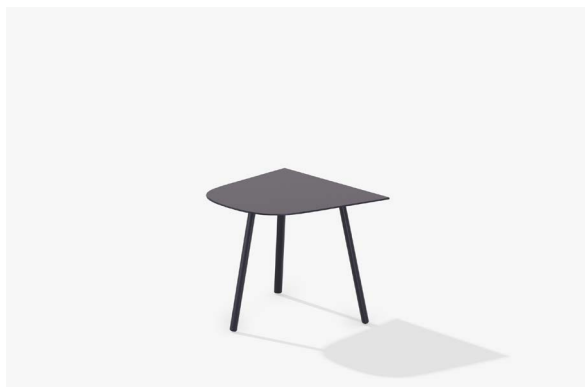

Descrizione / Description

Misure / Quotes

Caratteristiche / Characteristics

Tavolino in alluminio verniciato con piano in alluminio puntinato
Small table in painted aluminium with top in speckled aluminium

Design / Design	Alberto Lievore | 2020	
Dimensioni / Dimensions	cm 56 x 50 x 38 h	
Esterno / Outdoor	Sì / yes	
Struttura / Structure	Alluminio laminato ed estruso / Laminated and extruded aluminium	
Piedini / Caps	Polipropilene ed elastomero termoplastico / Polypropylene and thermoplastics elastomer	
Finitura / Paint finishes	Verniciatura polveri poliestere o poliuretaniche/ Paint finish with polyester or polyurethane powders	
Impilabilità / Stackability	No	
Viterie assemblaggio / Assembly screws	Acciaio inox / Stainless steel	
Peso netto singolo pezzo / Net weight	5 Kg	
Pezzi per scatola / Units per package	1 assemblato / 1 assembled	
Dimensione e volume imballo / Packaging dimension and volume	cm 67 x 60 x 53	0.213 m³
Peso lordo imballo / Brutto weight package	8 Kg	
Garanzia / Quality guarantee	2 anni / 2 years